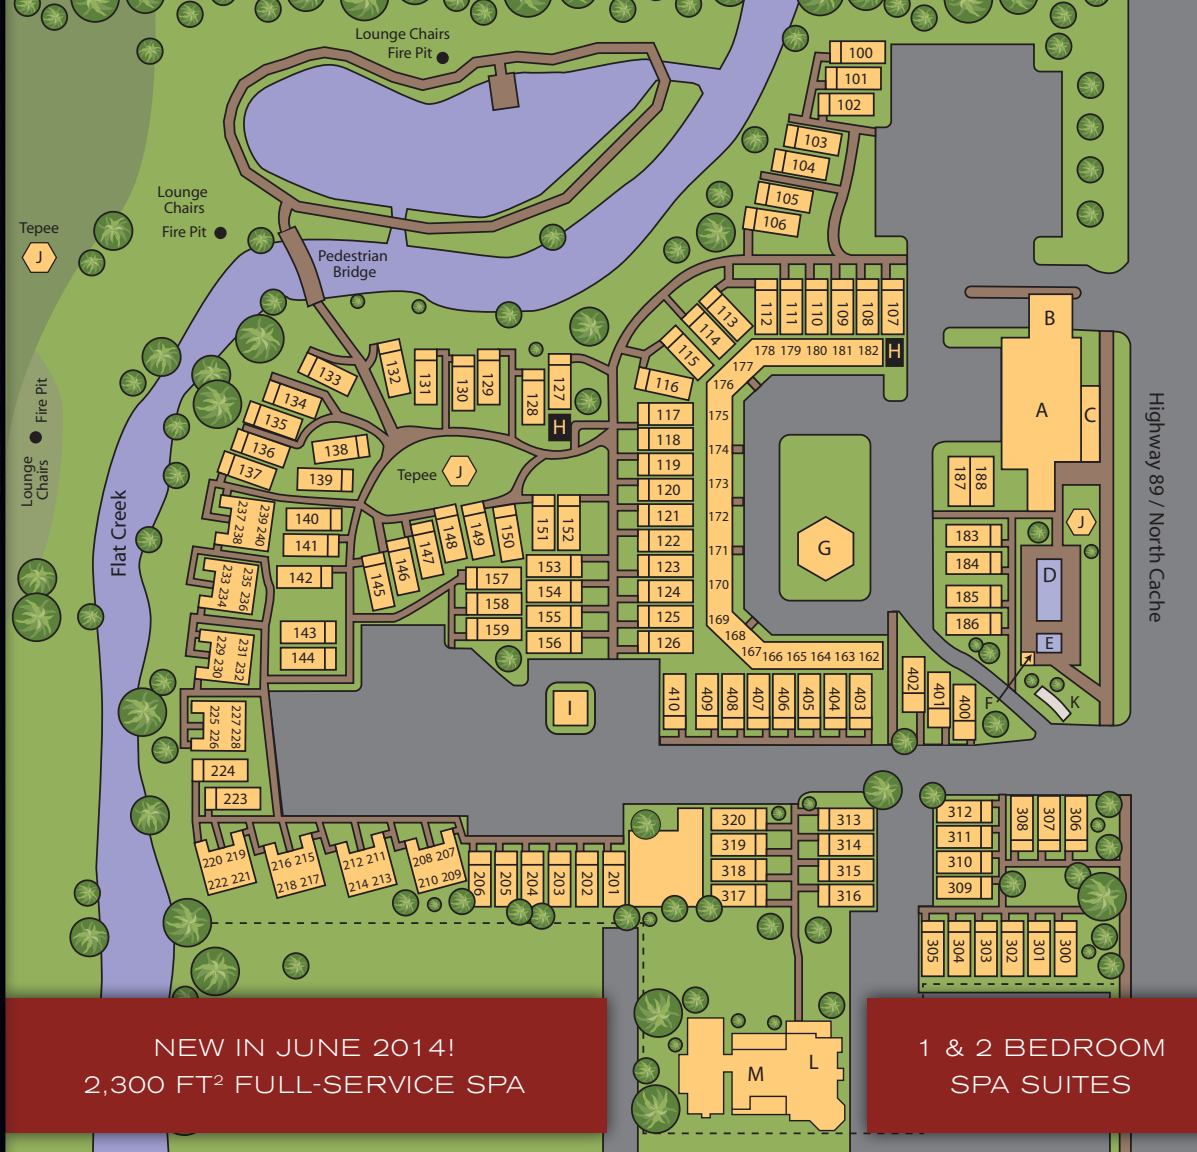

Rustic Inn

AT JACKSON HOLE
CREEKSIDE RESORT & SPA

MAP

- A. Lounge and Bistro
- B. Lobby
- C. Patio
- D. Family Pool
- E. Jacuzzi
- F. Sauna
- G. Fitness Gazebo
- H. Ice and Vending
- I. Laundry, Ice and Vending
- J. Tepee
- K. Historic Antler Arch
- L. Full-Service Spa
- M. Spa Suites

Breakfast Hours

6 - 10 am

Pool Hours

7 am - 10 pm

Fitness Gazebo

24 Hours

800 323-9279

FAX 307 733-0568

RUSTICINNATJH.COM

NEW IN JUNE 2014!
2,300 FT² FULL-SERVICE SPA

1 & 2 BEDROOM
SPA SUITES